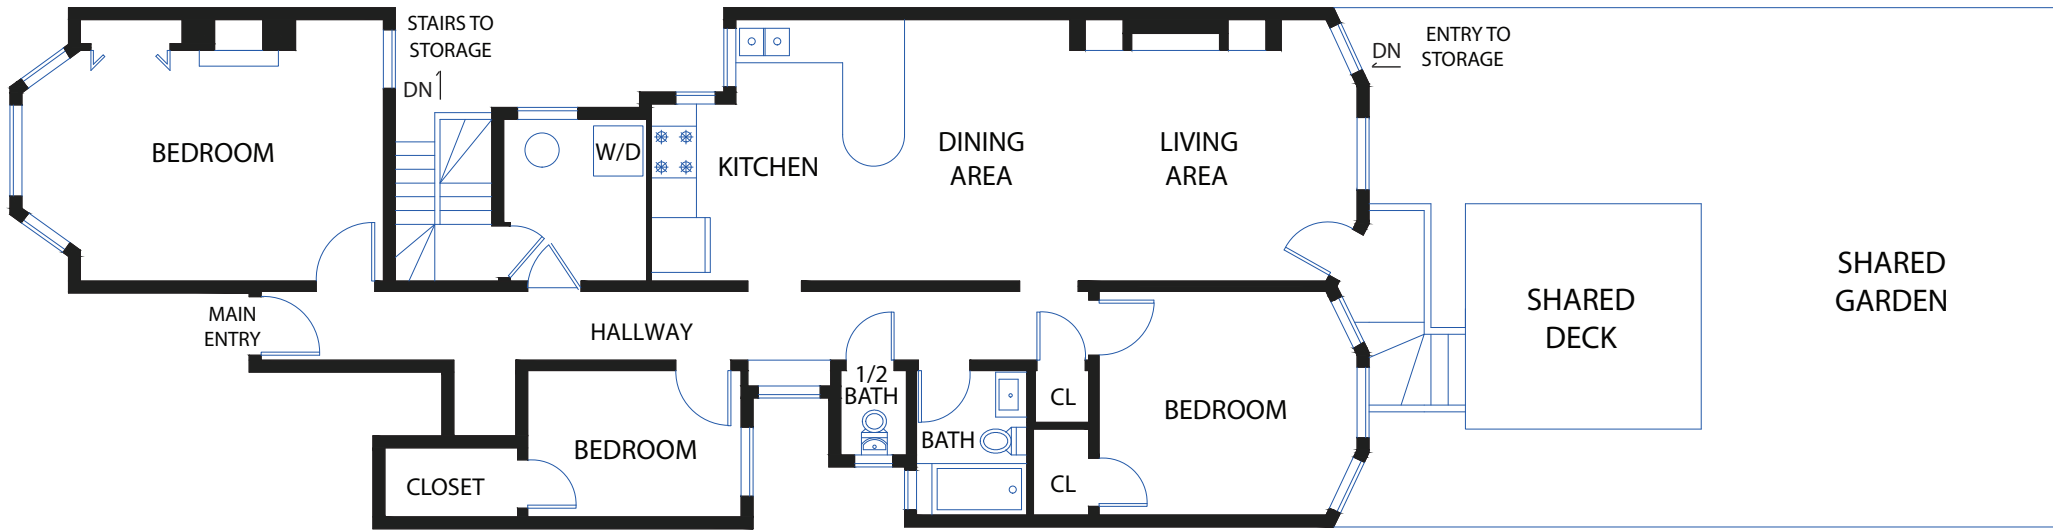

3723 17th Street

APPROX. 1,220 SQF

STORAGE APPROX. 565 SQF